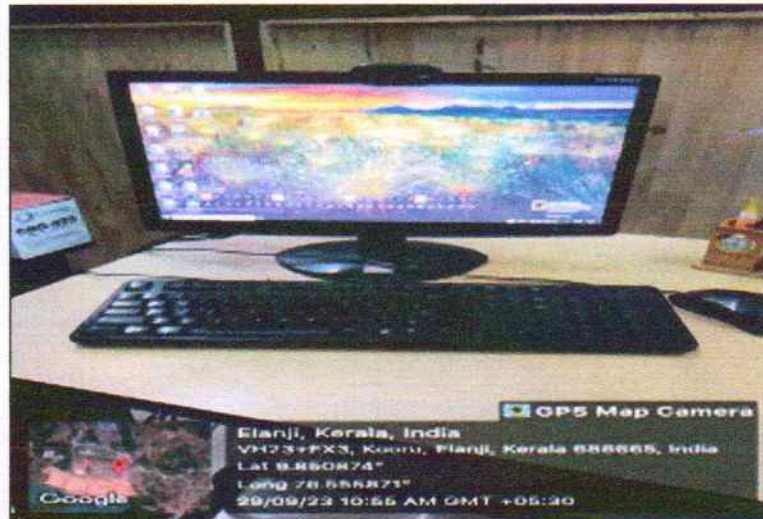

Web Camera

Principal

PRINCIPAL

VISAT Engineering College
Elanji, Mutholapuram P. O.
Ernakulam, Kerala - 686 665
Managed by Vijnan Foundation, Kochi
Affiliated to APJAKT University, TVM
Approved by AICTE, New Delhi
Recognized by DTE, Govt. of Kerala