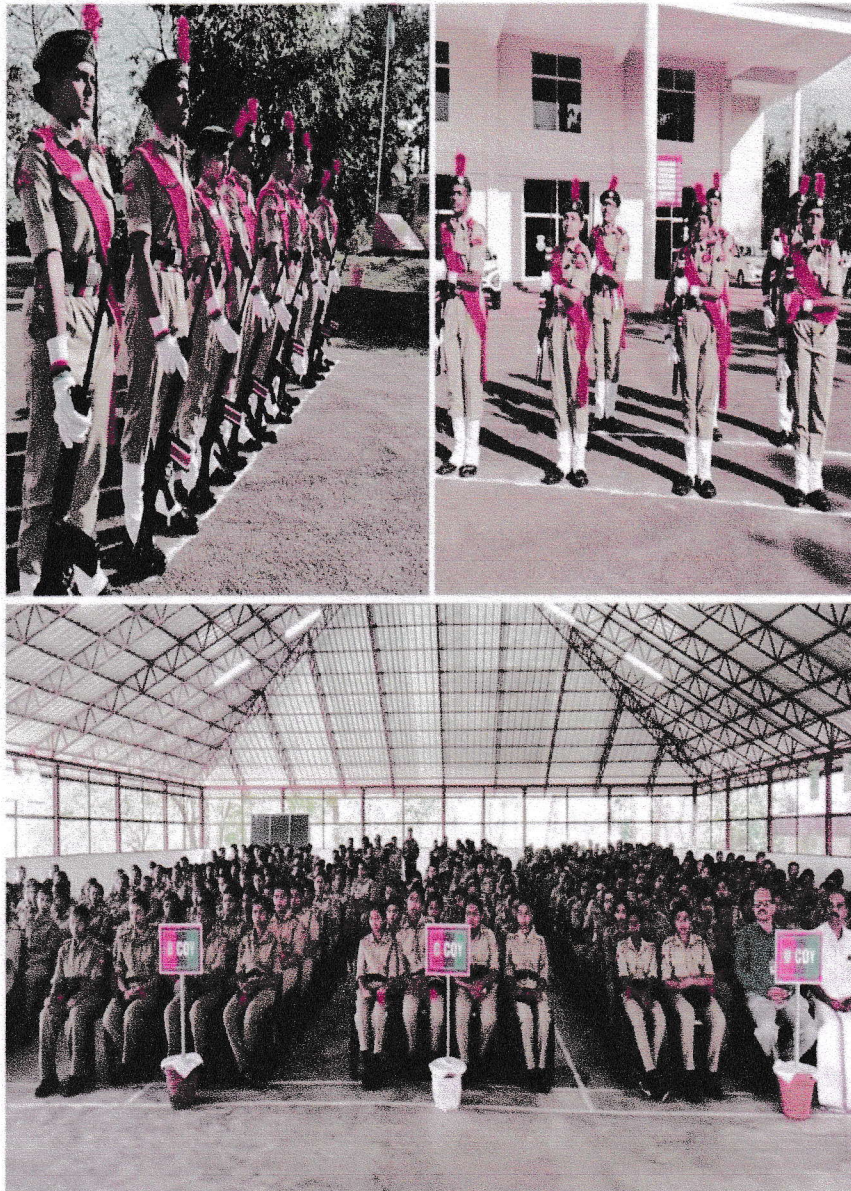

11. COMBINED ANNUAL TRAINING CAMP (24/12/2022 To 31/12/2022)

Photo 11.1: NCC cadets from different schools and colleges.

Handwritten signature

PRINCIPAL
VISAT ENGINEERING COLLEGE
(Affiliated to APJ AKT University)
Elanji, Ernakulam - 686 665