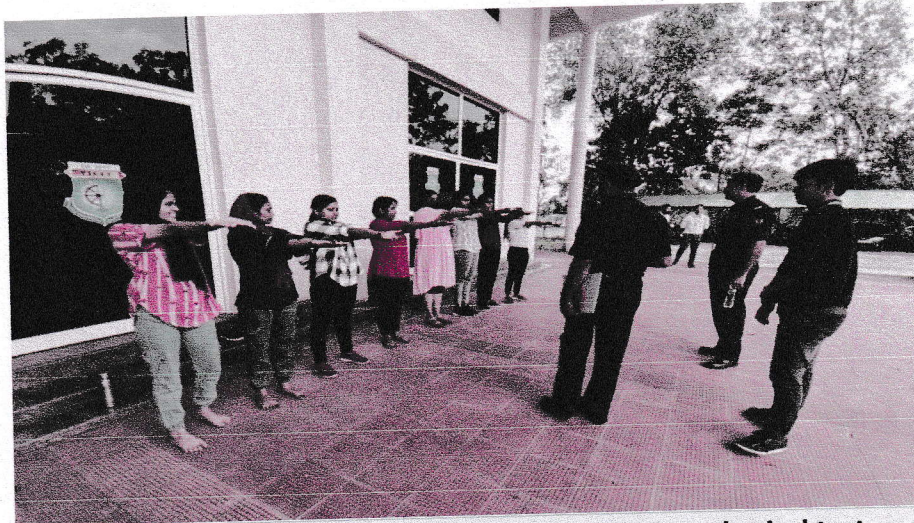

Affiliated to the APJ Abdul Kalam Technological University, TVM

Tel No: 0485 - 2259900 / Web : www.visat.ac.in / E-Mail : office@visat.ac.in

2. SELECTION OF NCC CADETS

(27/10/2022)

Photo 2.1: Male candidates undergoing physical test.