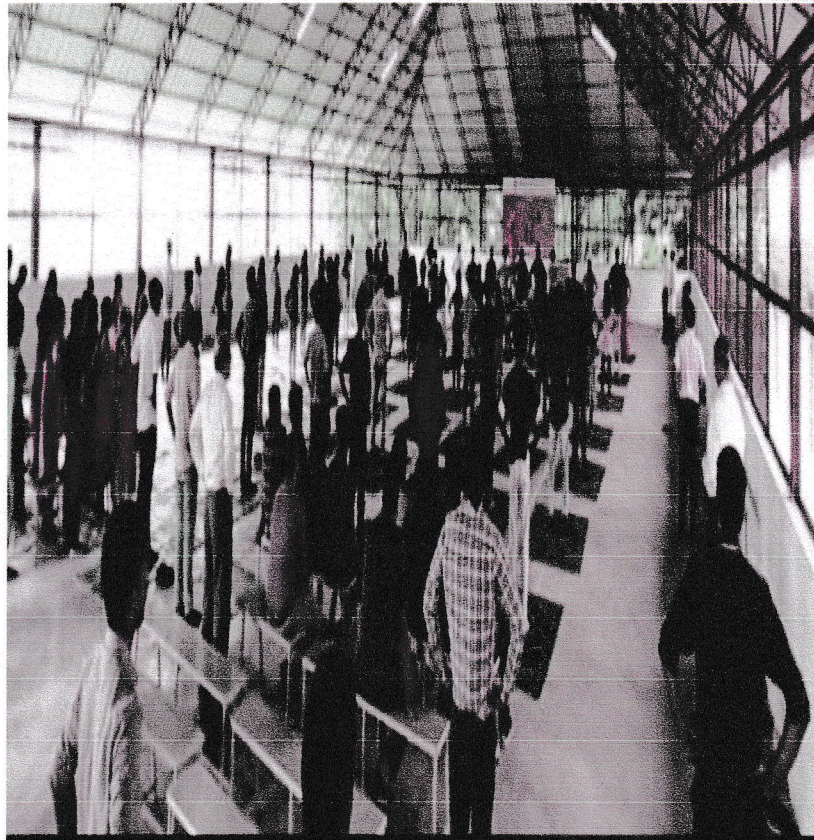

VISAT ENGINEERING COLLEGE

Nelloorupara, Mutholapuram P O, Elanji, Ernakulam - 686665

Approved by AICTE, Recognized by DTE Kerala

Affiliated to the APJ Abdul Kalam Technological University, TVM

Tel No: 0485 - 2259900 / Web : www.visat.ac.in / E-Mail : office@visat.ac.in

Photo 6.3: A glimpse of the VISAT family undergoing yoga training.