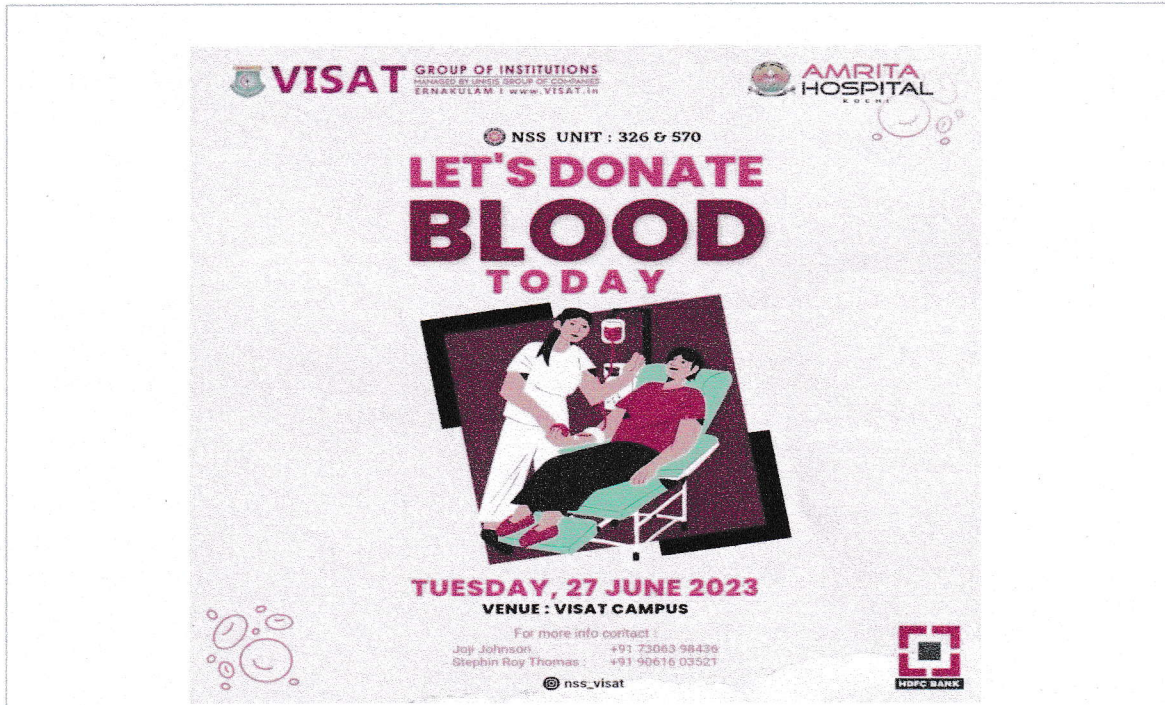

Approved by AICTE, Recognized by DTE Kerala

Affiliated to the APJ Abdul Kalam Technological University, TVM

Tel No: 0485 - 2259900 / Web : www.visat.ac.in / E-Mail : office@visat.ac.in

19. BLOOD DONATION CAMP (27/06/2023)