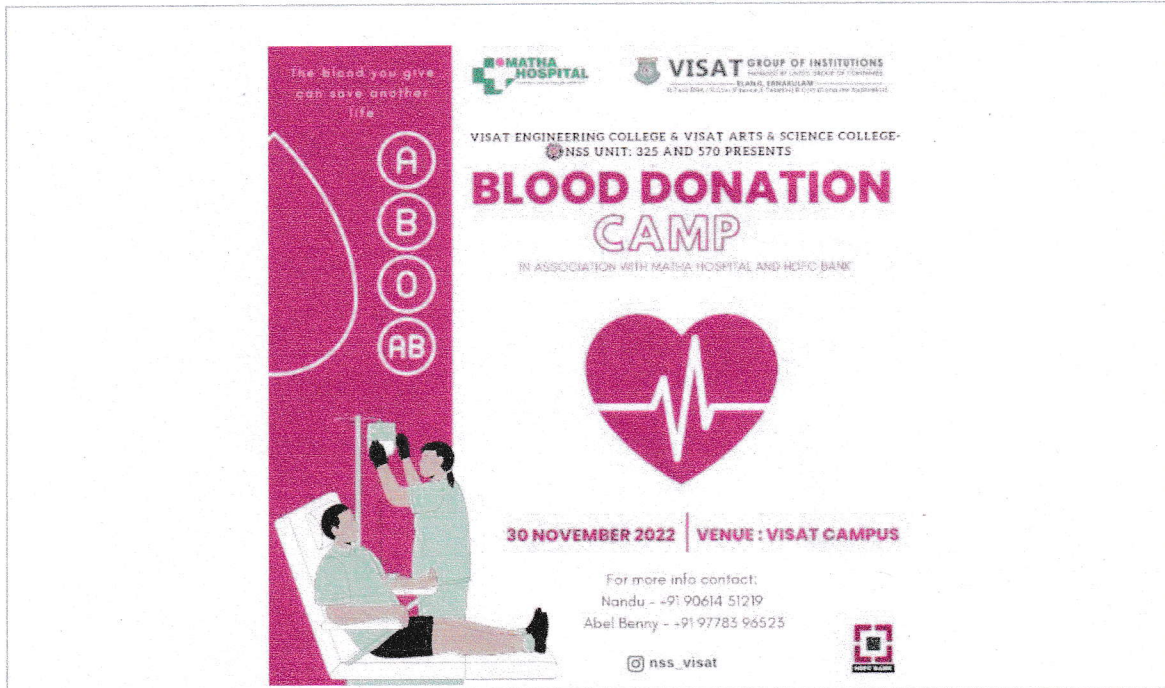

9. BLOOD DONATION CAMP (30/11/2022)

Photo 9.1: Poster on the blood donation camp.

Photo 9.2: The VISAT students donating their blood.

[Signature]
PRINCIPAL
VISAT ENGINEERING COLLEGE
(Affiliated to APJ AKT University)
Elanji, Ernakulam - 686 665