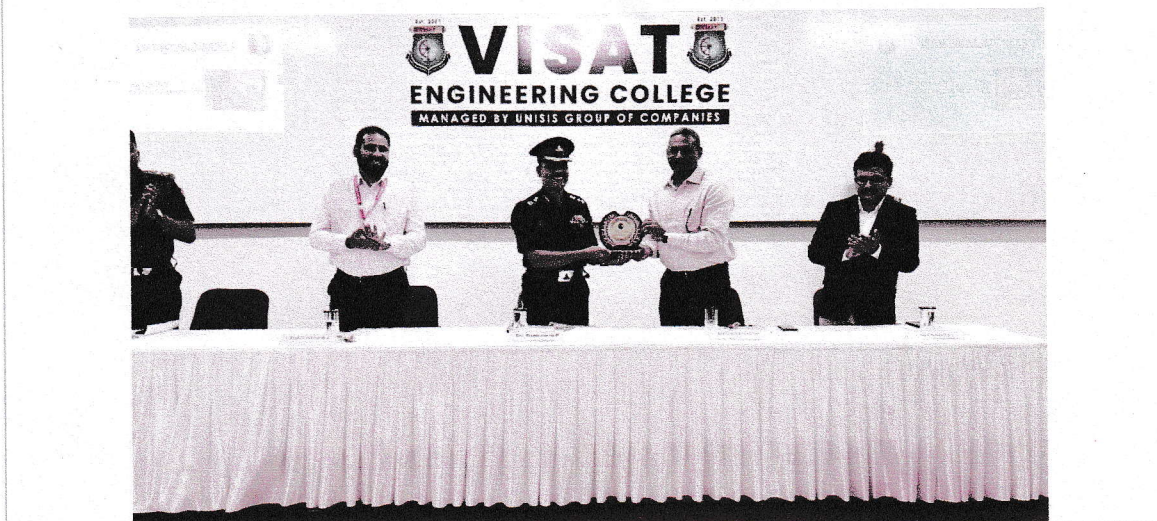

Photo 5.1: Lamp Lighting Ceremony.

Photo 5.2: Honouring the Chief Guest.

Pranav

PRINCIPAL
VISAT ENGINEERING COLLEGE
(Affiliated to APJ AKT University)
Elanji, Ernakulam - 686 665

VISAT ENGINEERING COLLEGE