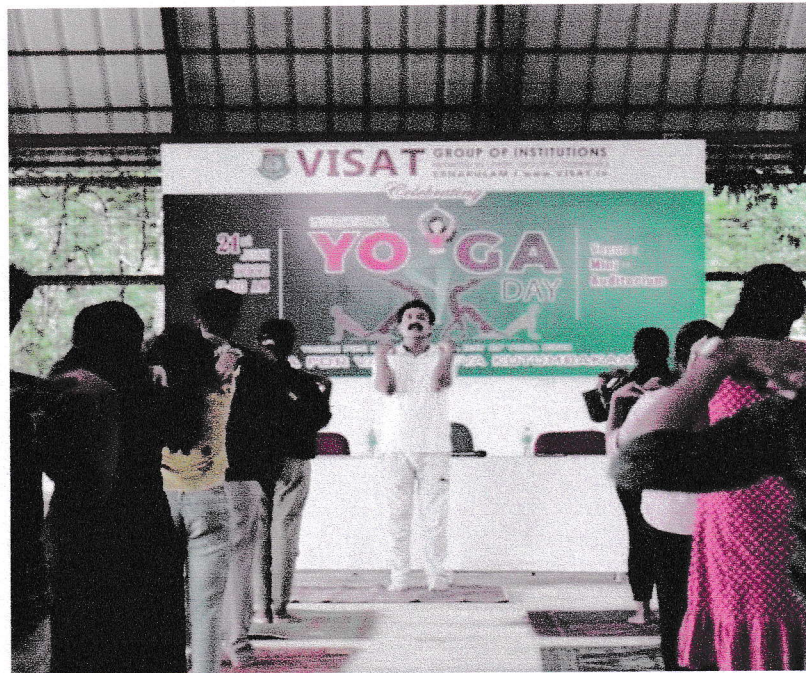

Affiliated to the APJ Abdul Kalam Technological University, TVM

Tel No: 0485 - 2259900 / Web : www.visat.ac.in / E-Mail : office@visat.ac.in

G

Photo 18.2: Glimpses of the VISAT family undergoing yoga training.