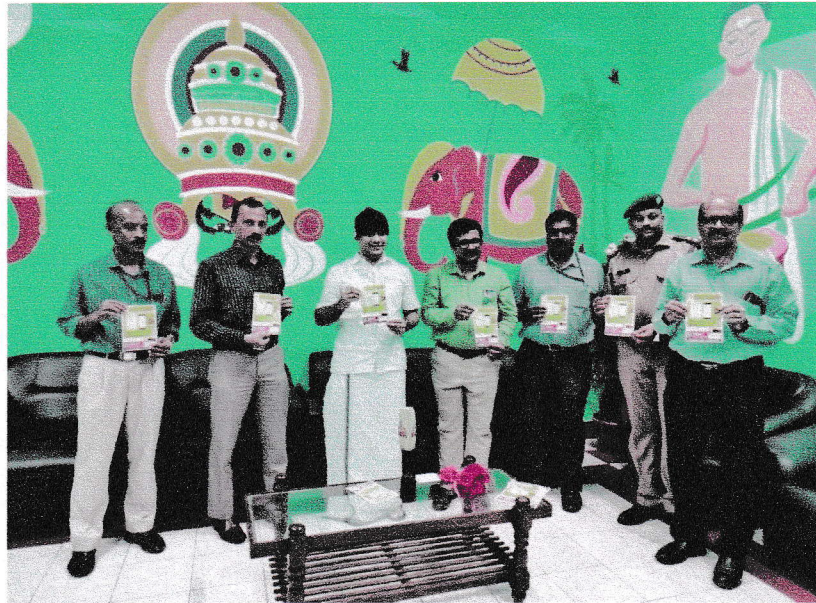

Photo 16.1: Mr. Hibi Eden, Member of Parliament inaugurating the campaign.

SOUTHERN RAILWAY

Awareness on UTS App

By VISAT NCC Cadets

16K BN Kottayam

INAUGURATION BY

Shri . Hibi Eden

Member of Parliament