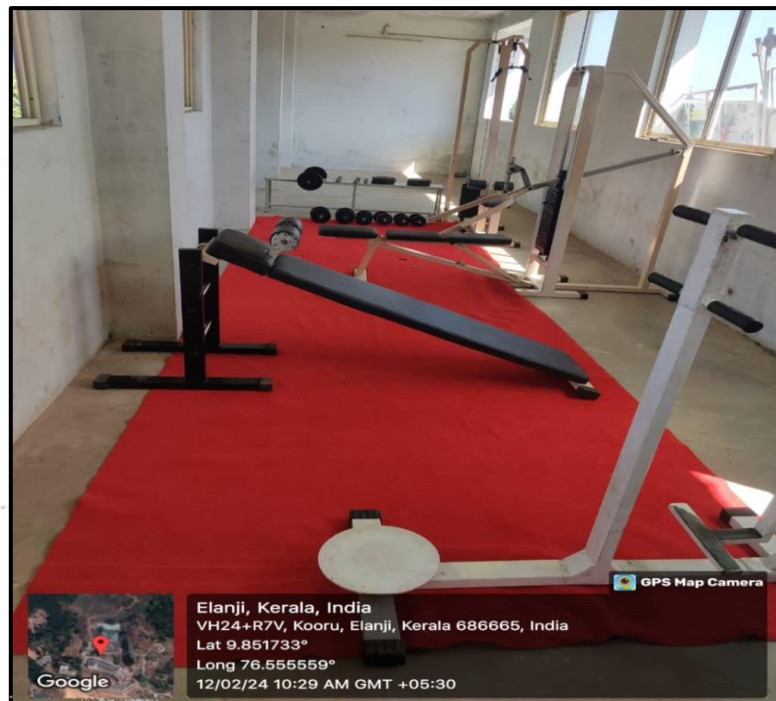

## FACILITIES FOR SPORTS ACTIVITIES

The College offers both indoor and outdoor sports facilities due to its ample land for sports infrastructure. There is an open ground for outdoor games such as football, volleyball and a facility for shuttle.

## FACILITIES FOR YOGA

Our college typically offers a space for students, staff and faculty members to practice yoga as a form of exercise and relaxation.

OPEN AIR HALL FOR YOGA

Elanji, Kerala, India  
VH24+R7V, Kooru, Elanji, Kerala 686665, India  
Lat 9.851733°  
Long 76.555559°  
12/02/24 10:29 AM GMT +05:30