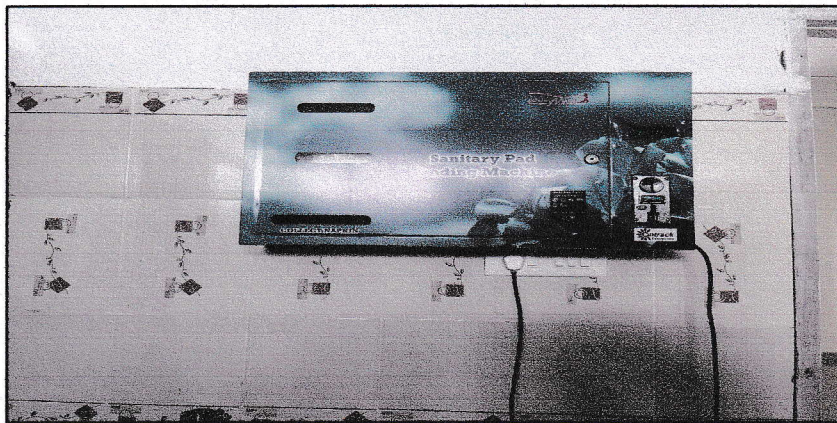

VISAT ENGINEERING COLLEGE

Nelloorupara, Mutholapuram P O, Elanji, Ernakulam - 686665

Approved by AICTE, Recognized by DTE Kerala

Affiliated to the APJ Abdul Kalam Technological University, TVM

Tel No: 0485 - 2259900 / Web : www.visat.ac.in / E-Mail : office@visat.ac.in

Sanitary Napkin Incinerator

- In-house disposal facility of sanitary napkins
- Incineration is used by the institute to dispose of the solid waste.

Sanitary Napkin Incinerator