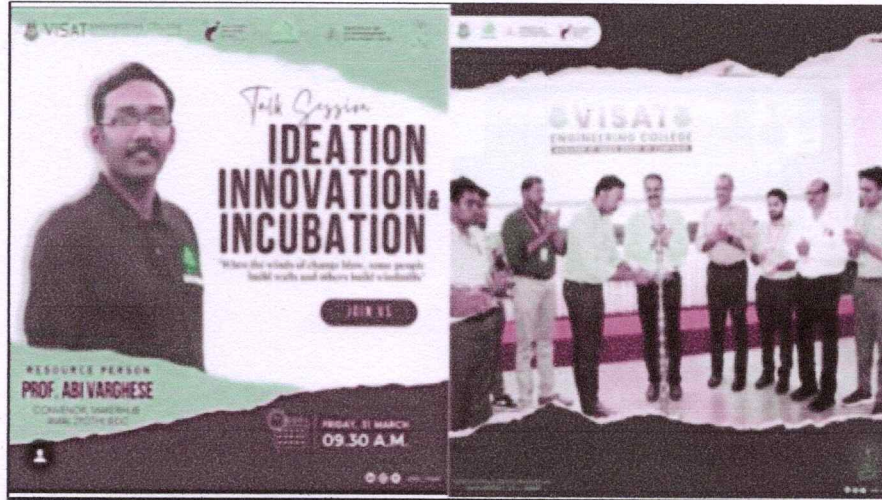

VISAT ENGINEERING COLLEGE

Nelloorupara, Mutholapuram P O, Elanji, Ernakulam - 686665

Approved by AICTE, Recognized by DTE Kerala

Affiliated to the APJ Abdul Kalam Technological University, TVM

Tel No: 0485 - 2259900 / Web : www.visat.ac.in / E-Mail : office@visat.ac.in

16. Talk session on " Introduction to Ideation, Innovation and Incubation" (31st March 2023)

Brochure of the event