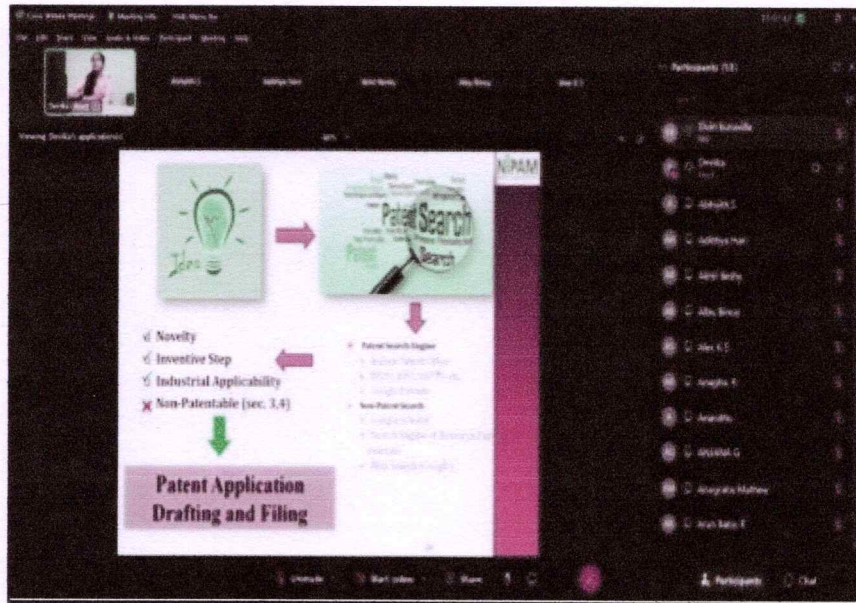

Brochures and photos of workshops and seminar conducted

1. Workshop on “Intellectual Property Rights (IPR) & Patent and Design Filing”
(5th August, 2022)

Brochure of the event

Photo of the event

PRINCIPAL
VISAT ENGINEERING COLLEGE
(Affiliated to APJ AKT University)
Elanji, Ernakulam - 686 665

Photo of the event

2. Meeting with ITCA Academy for Student Nanosatellite Project(13th August, 2022)

Photo of the event

[Handwritten Signature]

PRINCIPAL
VISAT ENGINEERING COLLEGE
(Affiliated to APJ AKT University)
Elanji, Ernakulam - 686 665